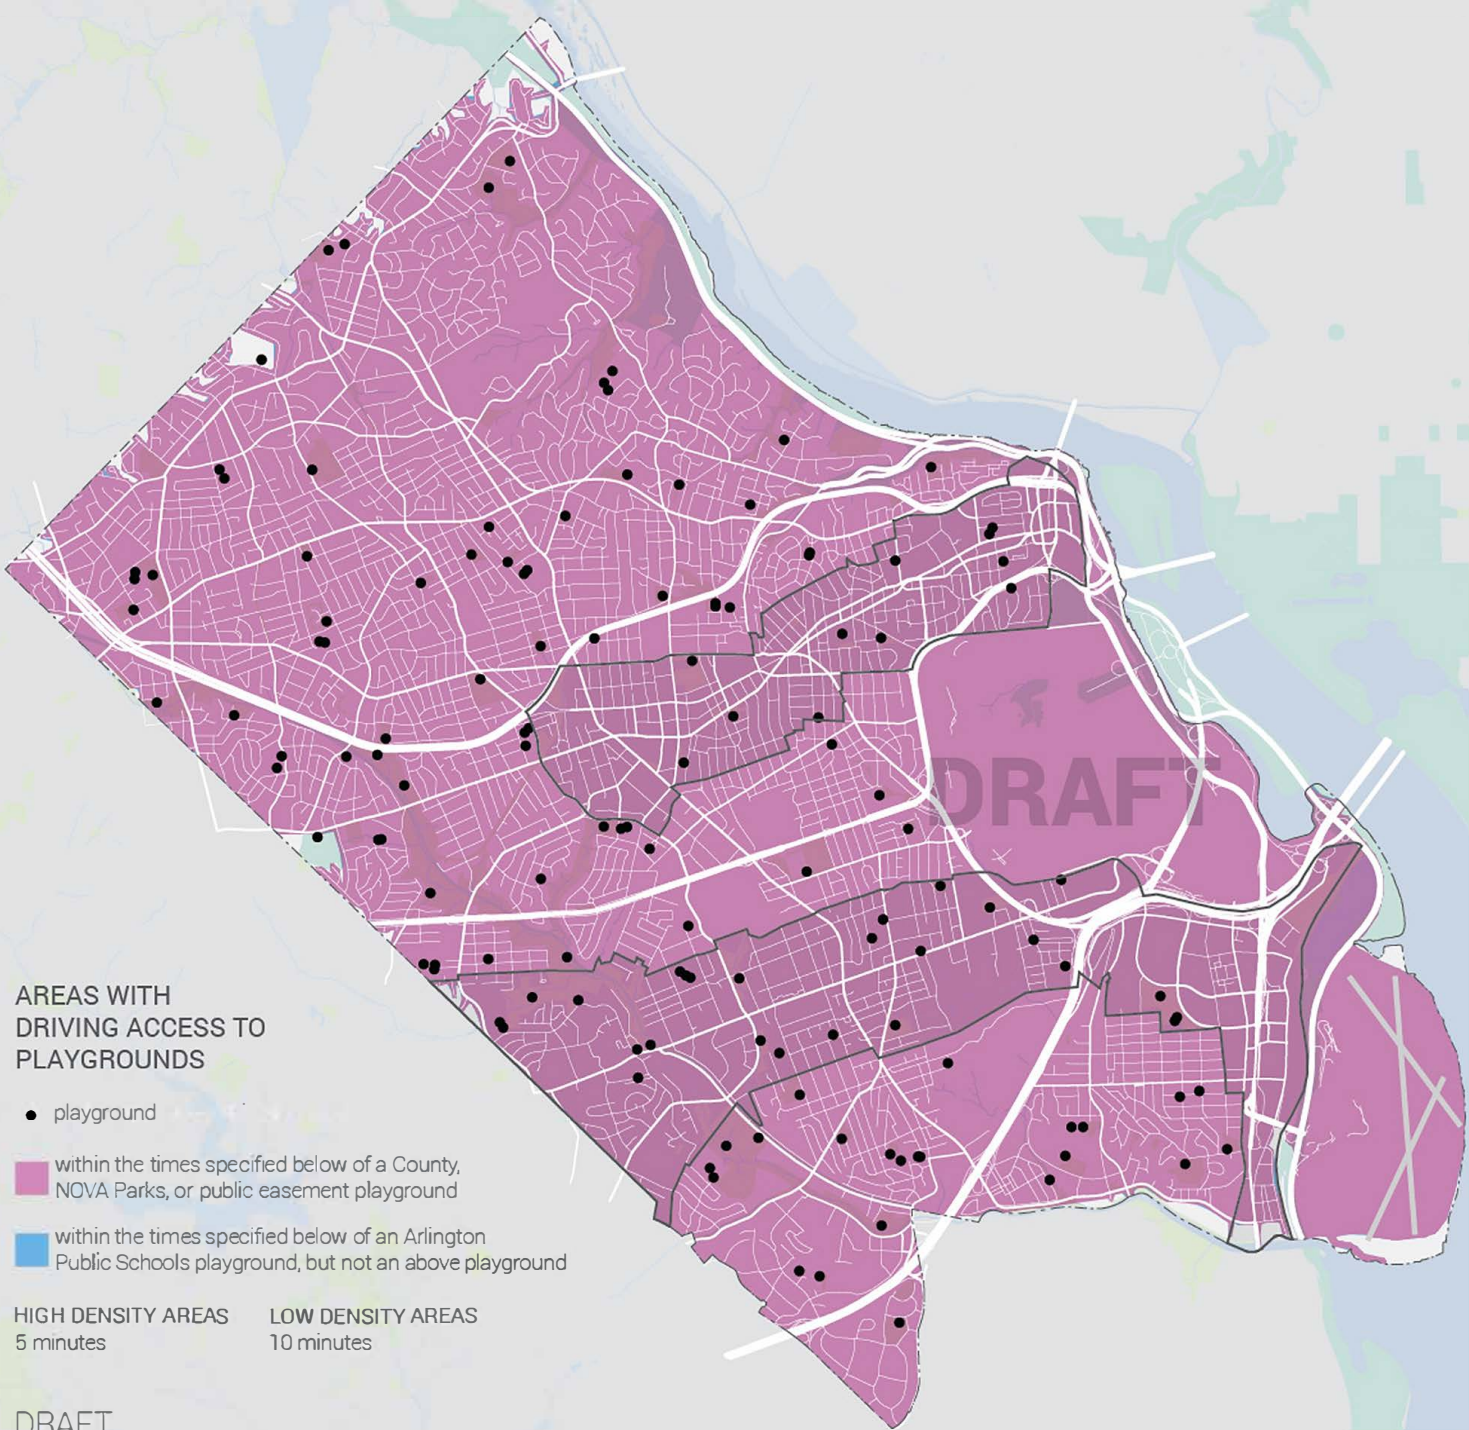

AREAS WITH WALKING ACCESS TO PLAYGROUNDS

- playground
- within the times specified below of a County, NOVA Parks, or public easement playground
- within the times specified below of an Arlington Public Schools playground, but not an above playground

HIGH DENSITY AREAS **LOW DENSITY AREAS**
5 minutes 10 minutes

DRAFT

**AREAS WITH
BIKING ACCESS TO
PLAYGROUNDS**

- playground
- within the times specified below of a County, NOVA Parks, or public easement playground
- within the times specified below of an Arlington Public Schools playground, but not an above playground

HIGH DENSITY AREAS 5 minutes	LOW DENSITY AREAS 10 minutes
--	--

DRAFT

**AREAS WITH
TRANSIT ACCESS TO
PLAYGROUNDS**

• playground

within the times specified below of a County, NOVA Parks, or public easement playground

within the times specified below of an Arlington Public Schools playground, but not an above playground

HIGH DENSITY AREAS
5 minutes

LOW DENSITY AREAS
10 minutes

DRAFT

AREAS WITH DRIVING ACCESS TO PLAYGROUNDS