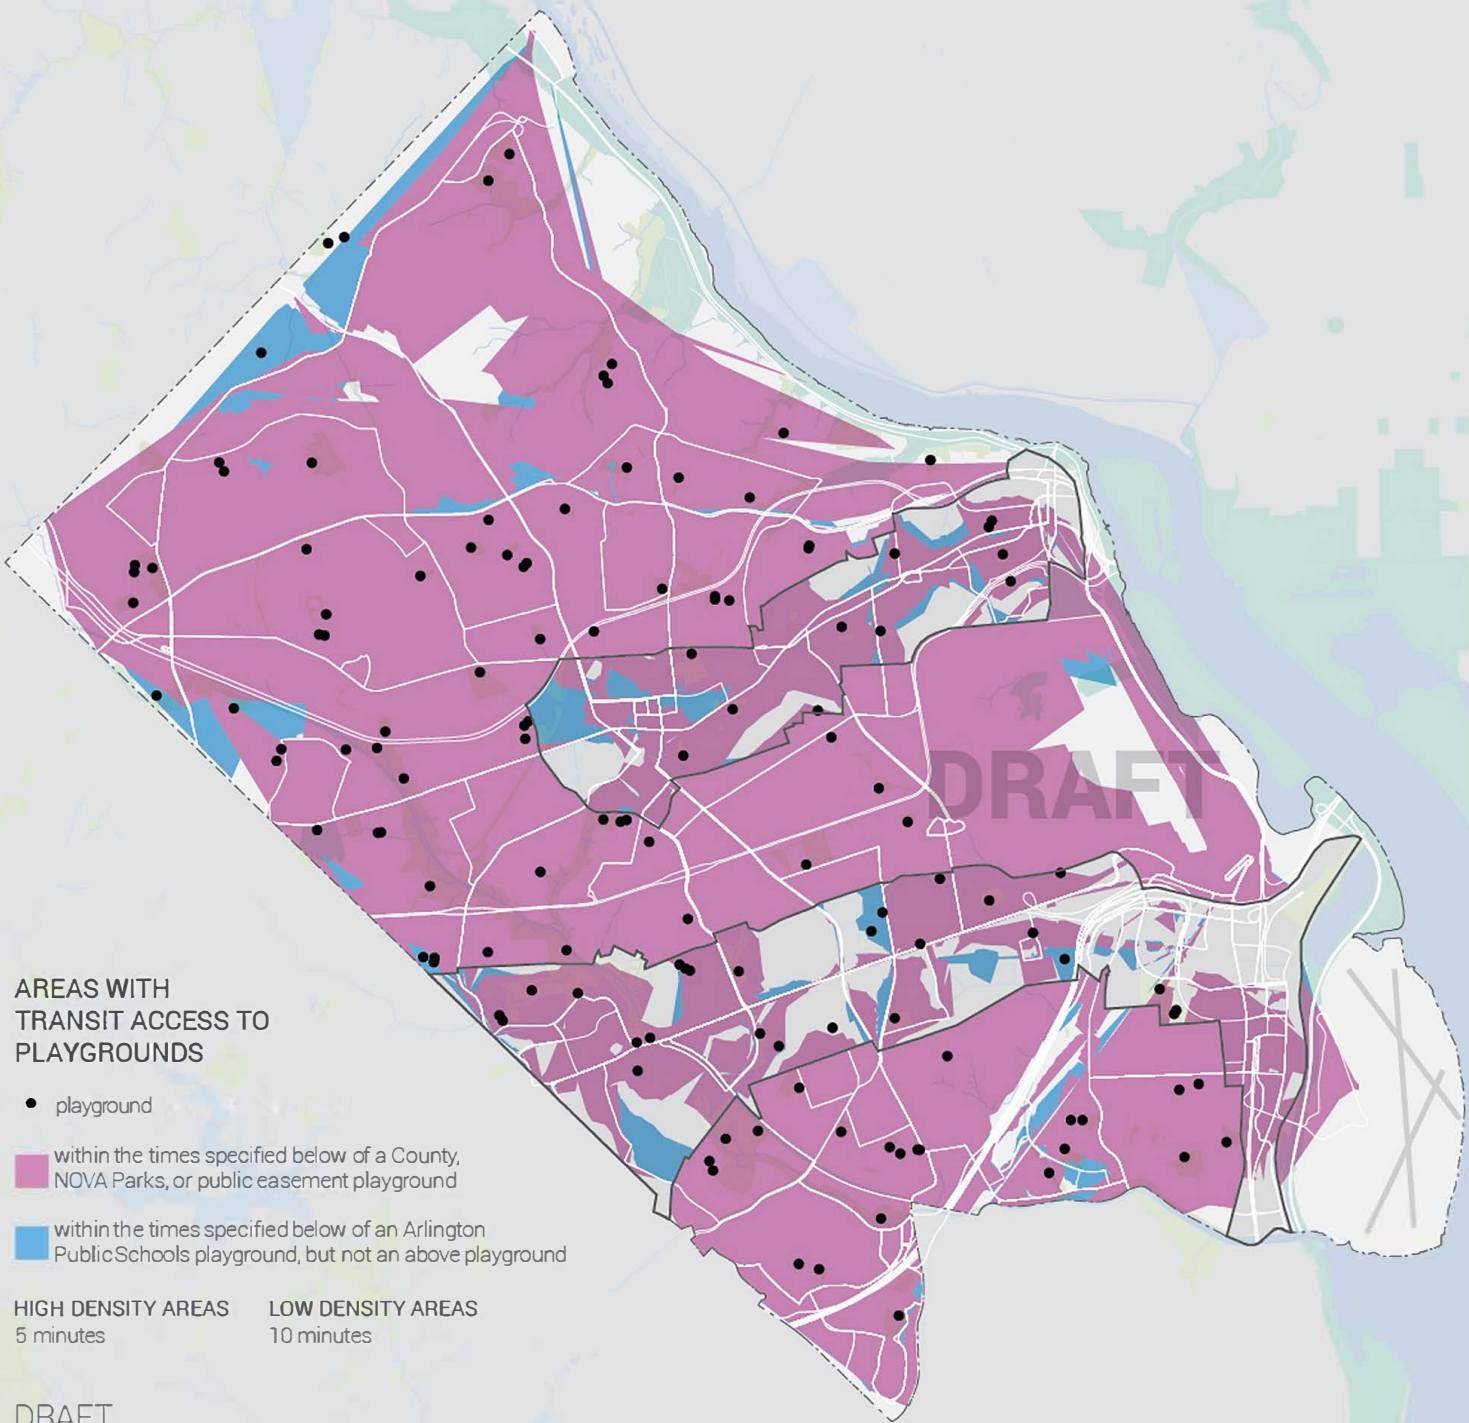

AREAS WITH WALKING ACCESS TO PLAYGROUNDS

- playground
- within the times specified below of a County, NOVA Parks, or public easement playground
- within the times specified below of an Arlington Public Schools playground, but not an above playground

HIGH DENSITY AREAS **LOW DENSITY AREAS**
5 minutes 10 minutes

DRAFT

**AREAS WITH
BIKING ACCESS TO
PLAYGROUNDS**

- playground
- within the times specified below of a County, NOVA Parks, or public easement playground
- within the times specified below of an Arlington Public Schools playground, but not an above playground

HIGH DENSITY AREAS 5 minutes	LOW DENSITY AREAS 10 minutes
--	--

DRAFT

**AREAS WITH
TRANSIT ACCESS TO
PLAYGROUNDS**

• playground

within the times specified below of a County, NOVA Parks, or public easement playground

within the times specified below of an Arlington Public Schools playground, but not an above playground

HIGH DENSITY AREAS
5 minutes

LOW DENSITY AREAS
10 minutes

DRAFT

AREAS WITH DRIVING ACCESS TO PLAYGROUNDS