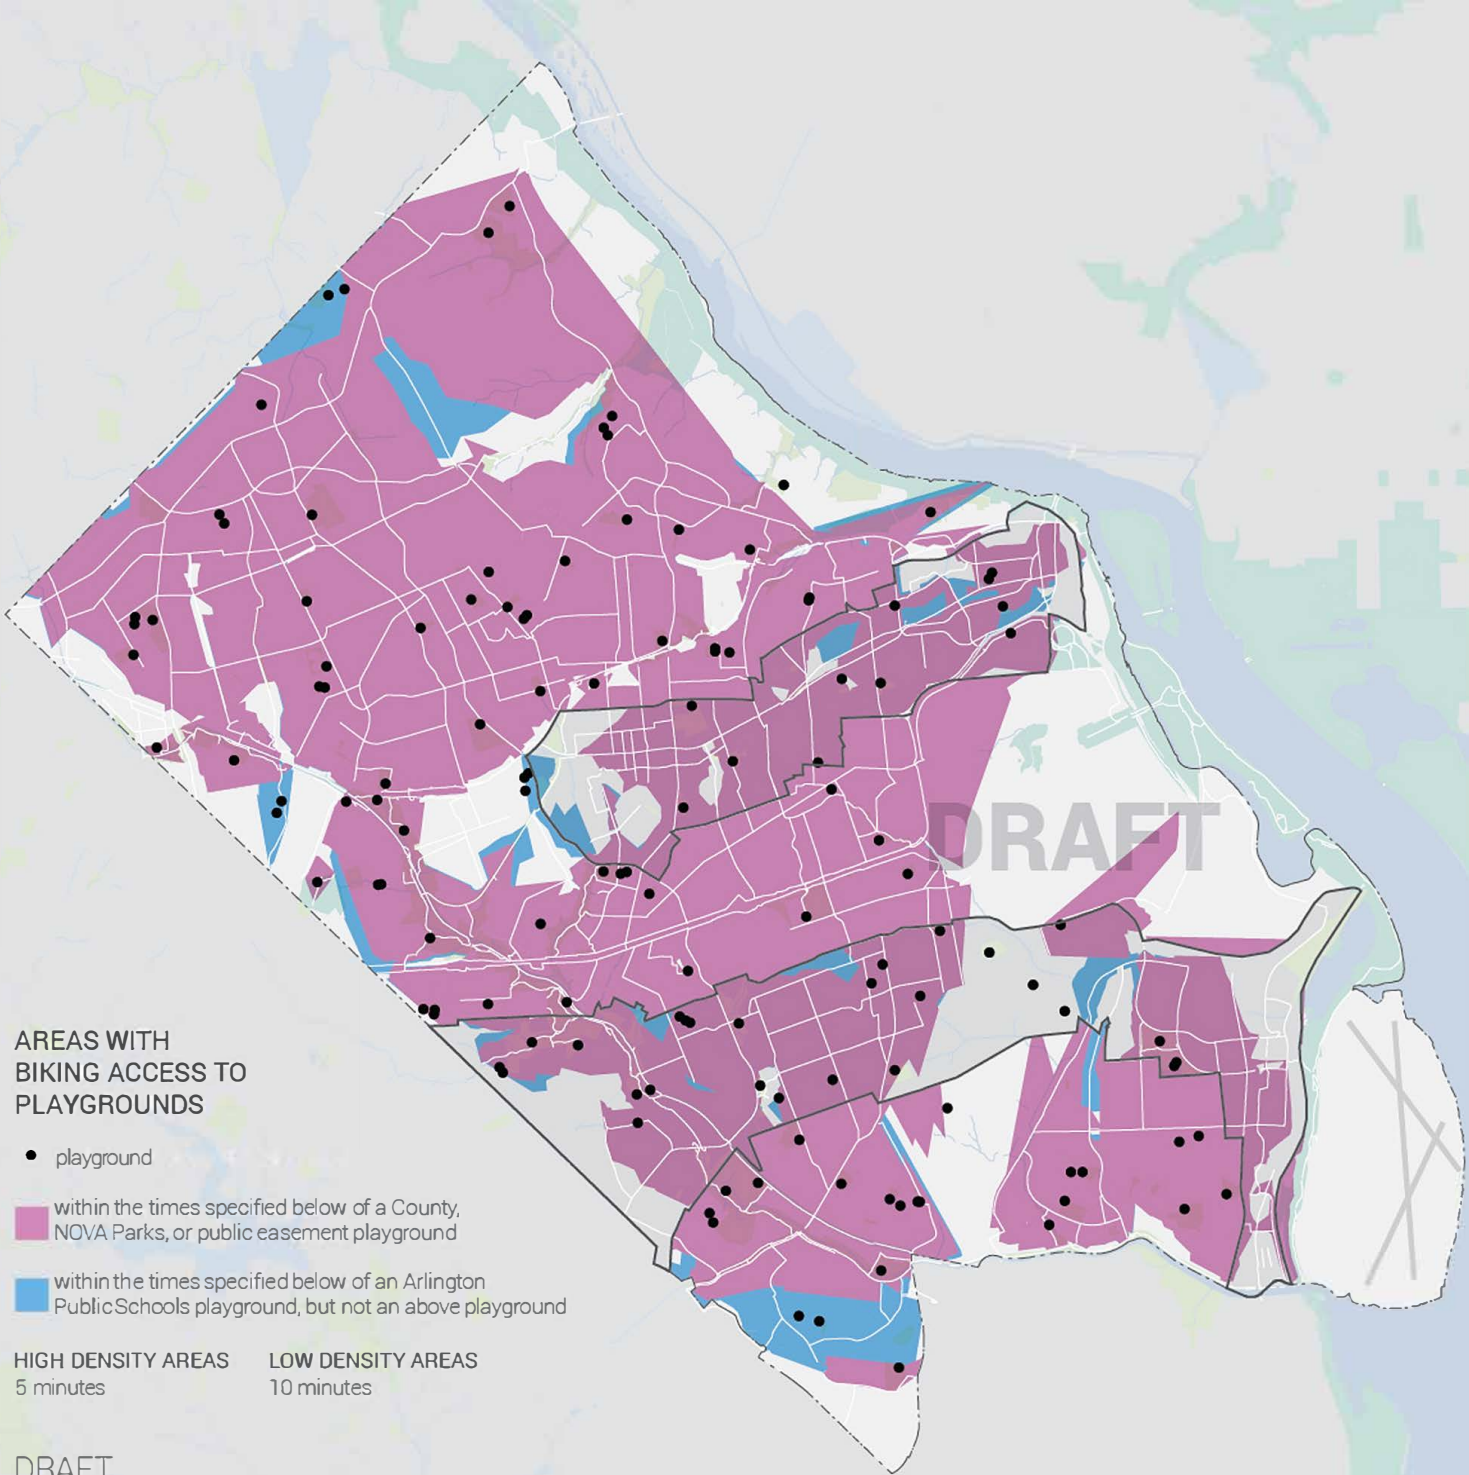

AREAS WITH WALKING ACCESS TO PLAYGROUNDS

- playground
- within the times specified below of a County, NOVA Parks, or public easement playground
- within the times specified below of an Arlington Public Schools playground, but not an above playground

HIGH DENSITY AREAS **LOW DENSITY AREAS**
5 minutes 10 minutes

DRAFT

**AREAS WITH
BIKING ACCESS TO
PLAYGROUNDS**

- playground
- within the times specified below of a County, NOVA Parks, or public easement playground
- within the times specified below of an Arlington Public Schools playground, but not an above playground

HIGH DENSITY AREAS 5 minutes	LOW DENSITY AREAS 10 minutes
--	--

DRAFT

**AREAS WITH
TRANSIT ACCESS TO
PLAYGROUNDS**

• playground

within the times specified below of a County, NOVA Parks, or public easement playground

within the times specified below of an Arlington Public Schools playground, but not an above playground

HIGH DENSITY AREAS
5 minutes

LOW DENSITY AREAS
10 minutes

DRAFT

AREAS WITH DRIVING ACCESS TO PLAYGROUNDS